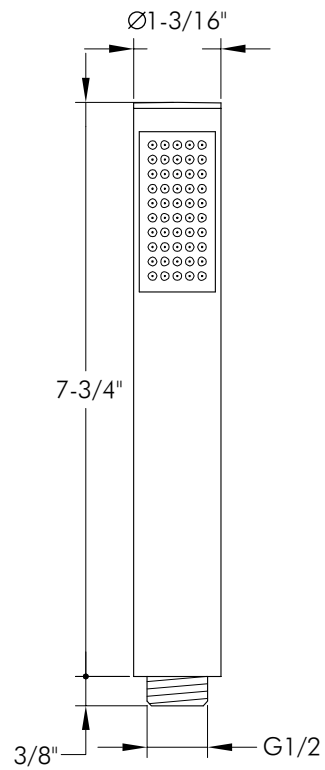

DAX-520

HAND SHOWERS SERIES

FEATURES

- ABS body
- Chrome finish
- Hose not included
- Silicone nozzles